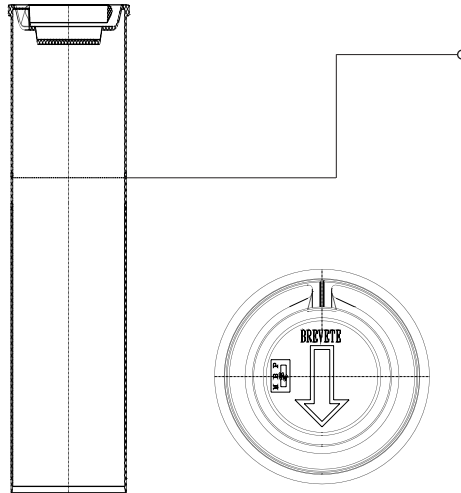

PLASTIC CONTAINERS

09.16.2020
Plastic Tube Cartridge (14 oz)

- HDPE (with LDPE additive)
- 14 oz. Capacity
- 34 Grams
- Wall Thickness: 1mm
- Dimensions:
9.35Hx2.20W

Weight

- 300 lbs. per pallet

Pack-out

- 3132 units per pallet
- 106,488 units/34 pallets per TL

Dimensions

Pallet Dims:
50Wx36Dx91H

Box Dims:
32.625Wx16.625Dx29H

Custom Colors

Available with minimum volume requirements

Stocked Colors

- White
- Silver

Labeling